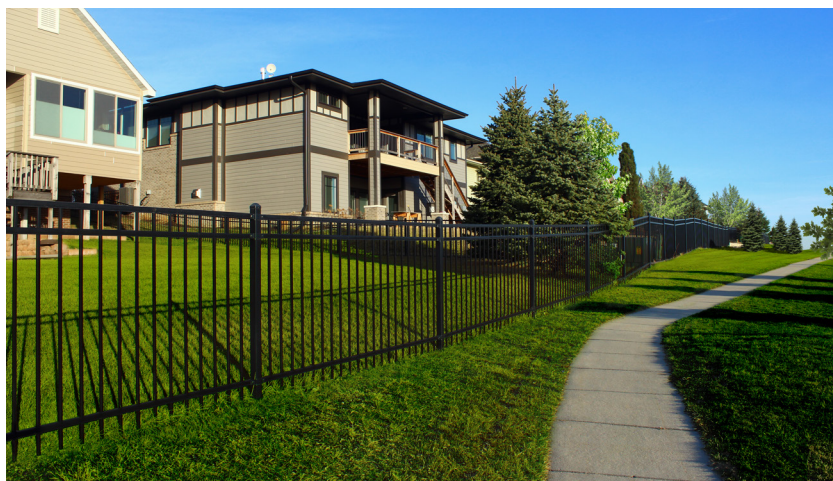

Fallbrook Standard Fence

For use on all Standard (S-Lots) & Parkway (P-Lots)

LOCATION

Required: All Lots that are adjacent to NW 1st Street and/or Alvo Road are required to utilize this fence at the rear yard property line and associated returns on the side yard property line.

Required: Any new installed fence or replacement fence in Fallbrook on all Parkway (P) or Standard (S) lots are required to use this fence.

SPECIFICATION

Manufacturer:
Ameristar Fence

Type: Echelon Plus Aluminum Fencing, or Echelon Plus Puppy Panel Aluminum Fencing, or Montage Steel Fencing

Style: Majestic

Coating: Maintenance Free, Polyester Powder Coating

Color: Black

Height: 5 Feet

Railing: Three Rail System

Ameristar Fencing is available through local fencing companies including:
American Fence Company
Bender Fencing
Empire Fence
Outback Fence
Superior Fence