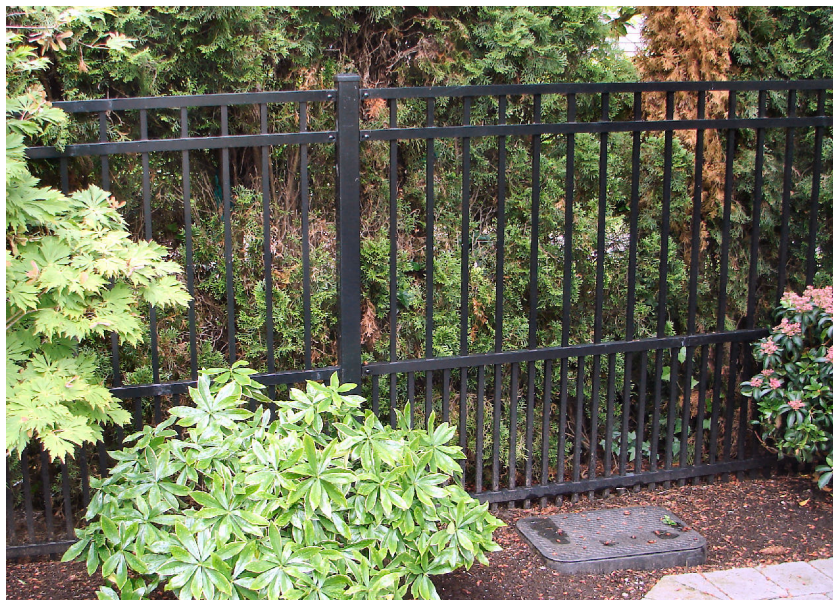

Fallbrook Standard Fence

For use on all Standard (S-Lots) & Parkway (P-Lots)

LOCATION

Required: All Lots that are adjacent to NW 1st Street and/or Alvo Road are required to utilize this fence at the rear yard property line and associated returns on the side yard property line.

Required: Any new installed fence or replacement fence in Fallbrook on all Parkway (P) or Standard (S) lots are required to use this fence.

SPECIFICATION

Manufacturer:
Ameristar Fence

Type: Echelon Plus Aluminum Fencing, or Echelon Plus Puppy Panel Aluminum Fencing, or Montage Steel Fencing

Style: Majestic

Coating: Maintenance Free, Polyester Powder Coating

Color: Black

Height: 5 Feet

Railing: Three Rail System

Ameristar Fencing is available through local fencing companies including:
American Fence Company
Bender Fencing
Empire Fence
Outback Fence
Superior Fence

Perimeter Fence

Perimeter Fence with Puppy Panel